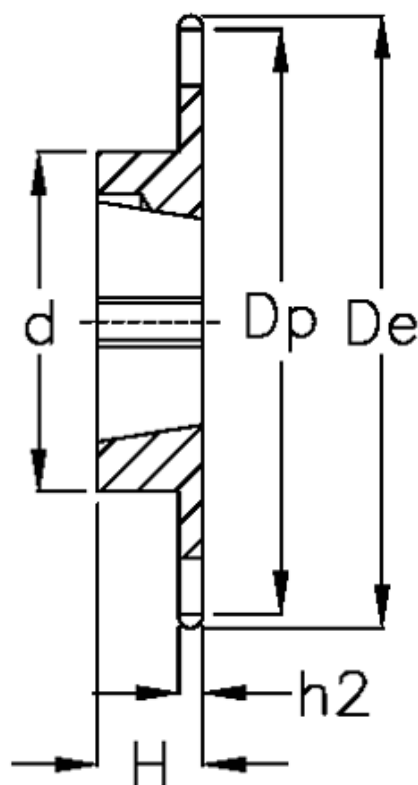

Article number: 616031007038

Description: Taperbored sprocket 12 B-1 Z=38 simplex  
for bushing 2517

## Measures

C = 2  
d = 108  
De = 239  
Dp = 230.69  
For bush = 2517  
For chain size = 3/4" x 7/16"  
For chain type = 12 B-1  
H = 45

h1 = 11.1  
Material = Stål  
Number of teeth = 38